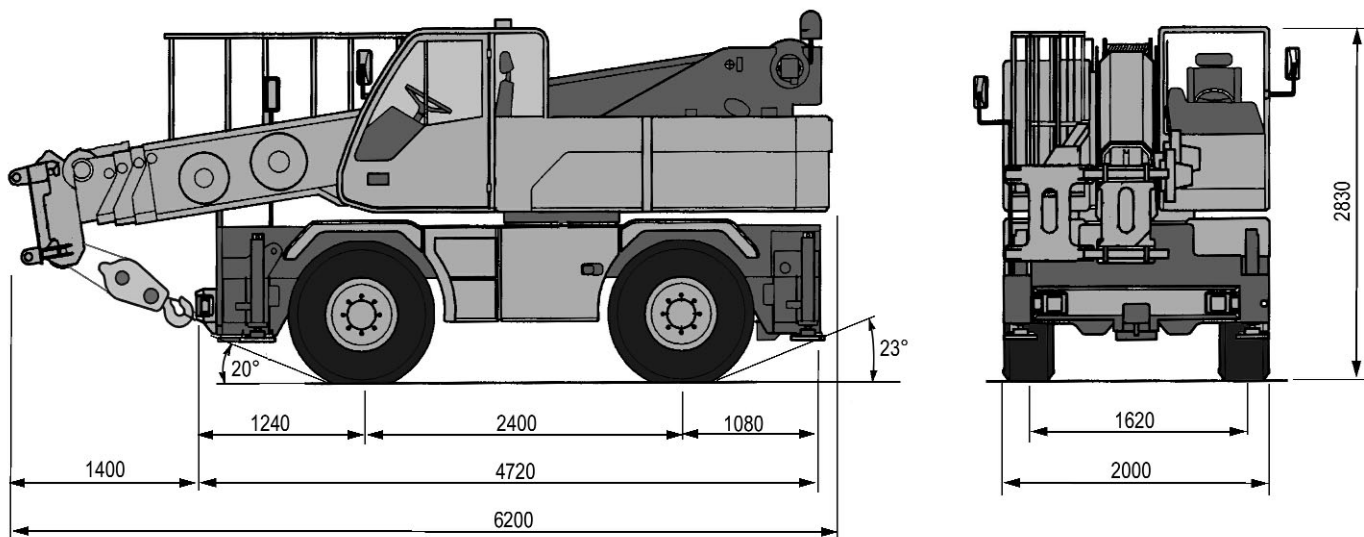

# Dimensions

# Lifting heights

MG 12.28EL D122101

# One man basket

4.1

360°

+ 120 Kg

MG12.28EL D122045