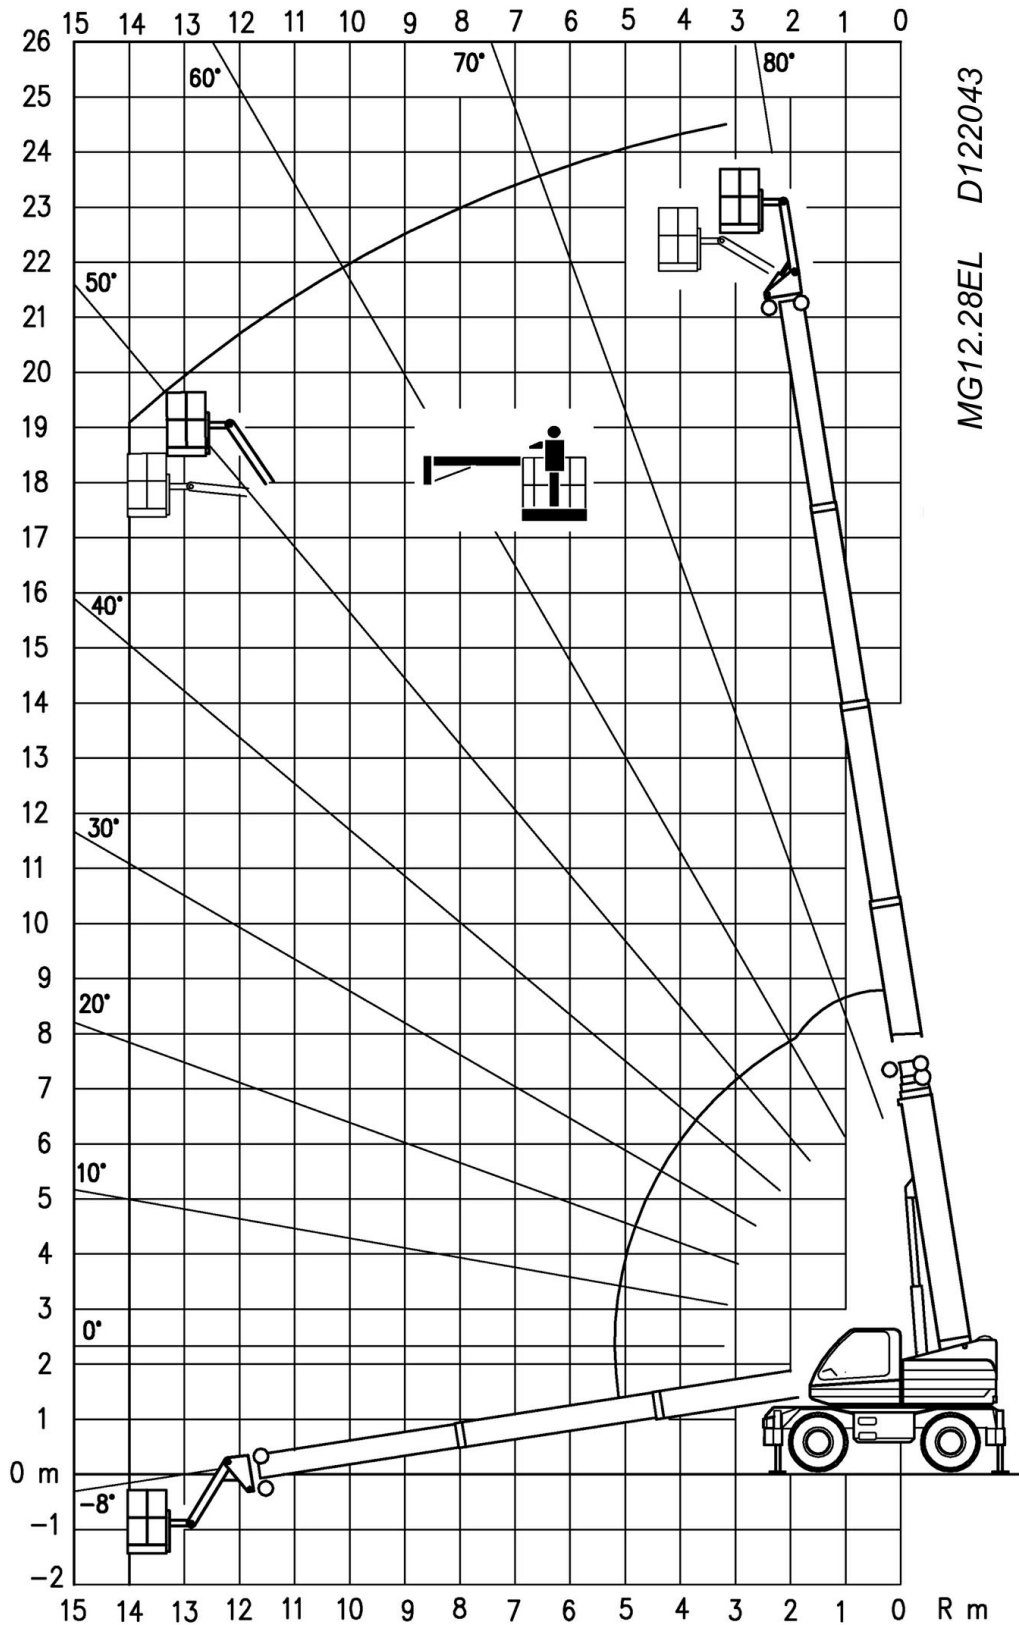

# Dimensions

# Steering modes

# Lifting heights

MG 12.28EL D122101

# One man basket

4.1

360°

+ 120 Kg

MG12.28EL D122045